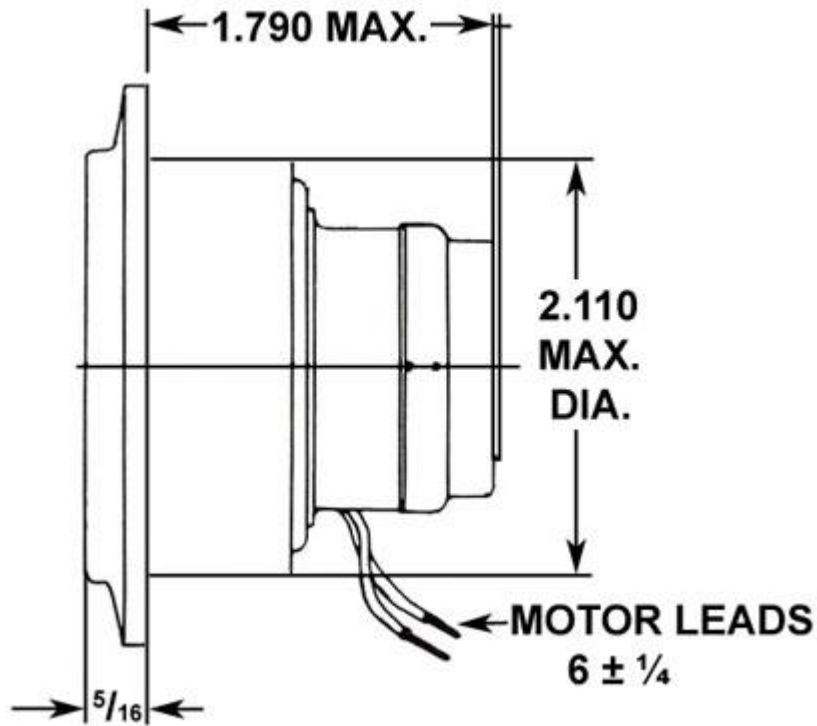

EF27 Series

EG Series

DESCRIPTION

These series of running time meters feature a six-digit readout with no reset capabilities, making them virtually tamper proof. The EG series, a basic timer without housing or bezel, is designed for mounting behind a panel while the EF series is provided with its own bezel. The EF13 has a round bezel while the EF27 has a square bezel. The EG series and the EF13 units are provided with an indicator to show the unit is operating. The synchronous motor provides accuracy equal to that of the power line frequency.

30 Industrial Park Road

Centerbrook, CT 06409

800-394-7130

www.industrialtimercompany.com

EF13 DIMENSIONS

OUTER 2.540 (3) .150 INCH IN
DIAMETER ± .003

INNER 2.440 (3) .130 INCH IN
DIAMETER B.C. ± .003

EF and EG