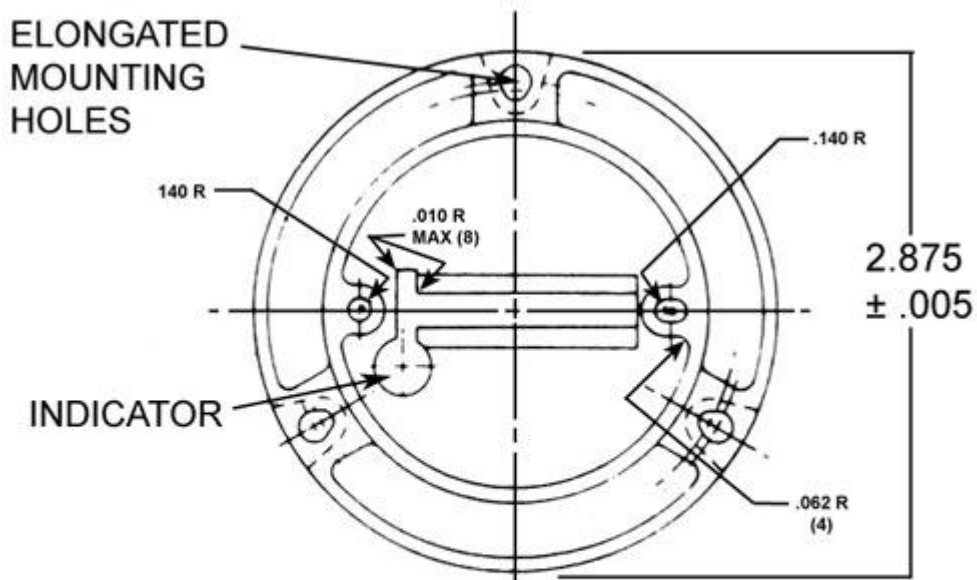

EF27 Series

EG Series

DESCRIPTION

These series of running time meters feature a six-digit readout with no reset capabilities, making them virtually tamper proof. The EG series, a basic timer without housing or bezel, is designed for mounting behind a panel while the EF series is provided with its own bezel. The EF13 has a round bezel while the EF27 has a square bezel. The EG series and the EF13 units are provided with an indicator to show the unit is operating. The synchronous motor provides accuracy equal to that of the power line frequency.

30 Industrial Park Road

Centerbrook, CT 06409

800-394-7130

www.industrialtimercompany.com

EF13 DIMENSIONS

OUTER 2.540 (3) .150 INCH IN
DIAMETER ± .003

INNER 2.440 (3) .130 INCH IN
DIAMETER B.C. ± .003

EF and EG

AC ELAPSED TIME INDICATORS

Industrial Timer Company

30 Industrial Park Road

Centerbrook, CT 06409

800-394-7130

www.industrialtimercompany.com

EF27 DIMENSIONS

EF and EG