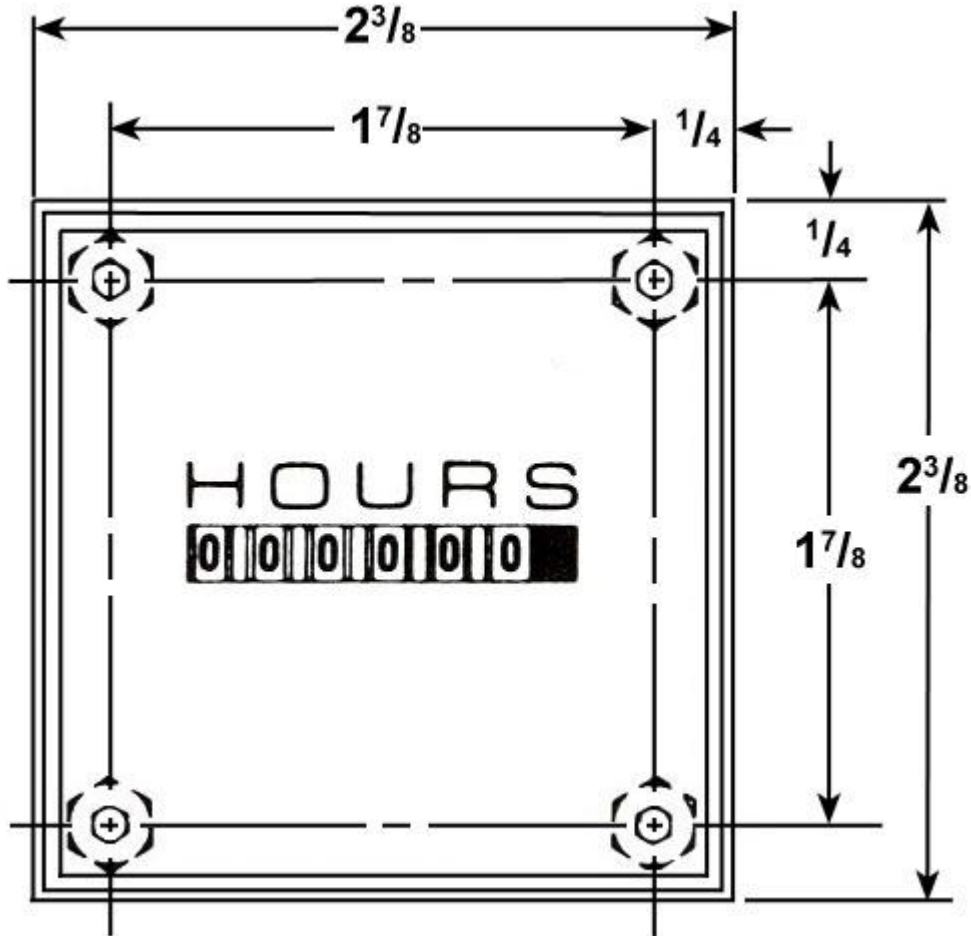

EF27 Series

EG Series

DESCRIPTION

These series of running time meters feature a six-digit readout with no reset capabilities, making them virtually tamper proof. The EG series, a basic timer without housing or bezel, is designed for mounting behind a panel while the EF series is provided with its own bezel. The EF13 has a round bezel while the EF27 has a square bezel. The EG series and the EF13 units are provided with an indicator to show the unit is operating. The synchronous motor provides accuracy equal to that of the power line frequency.

AC ELAPSED TIME INDICATORS

Industrial Timer Company

30 Industrial Park Road

Centerbrook, CT 06409

800-394-7130

www.industrialtimercompany.com

EF27 DIMENSIONS

EF and EG

AC ELAPSED TIME INDICATORS

Industrial Timer Company

30 Industrial Park Road

Centerbrook, CT 06409

800-394-7130

www.industrialtimercompany.com

EF27 DIMENSIONS (CONTINUED)

EF and EG