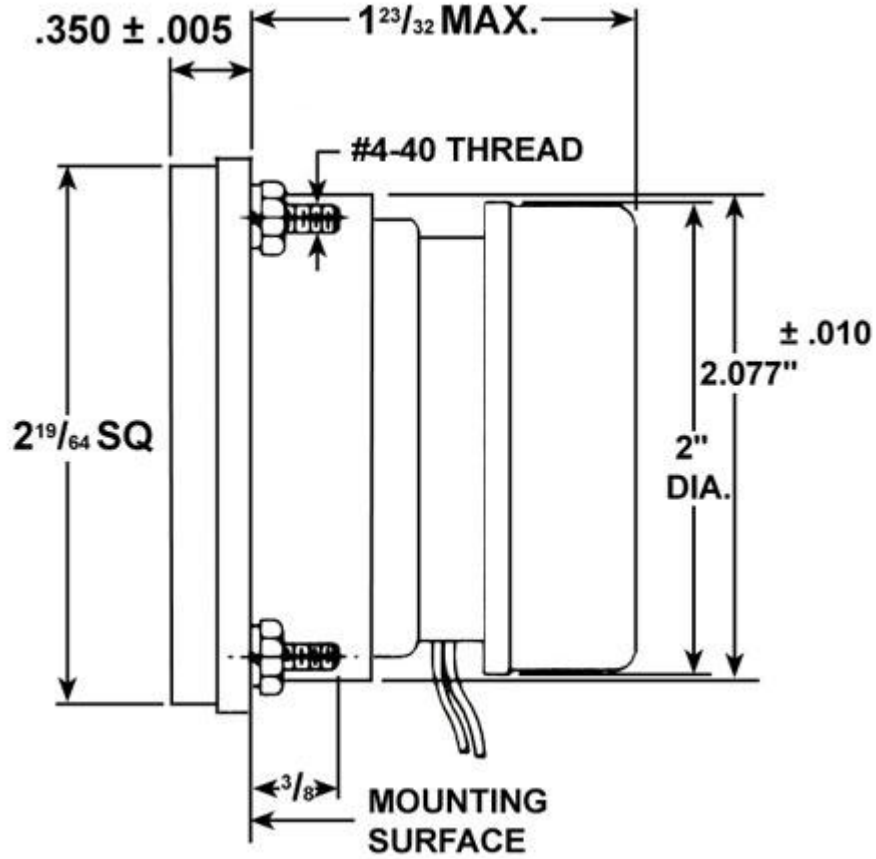

AC ELAPSED TIME INDICATORS

Industrial Timer Company

30 Industrial Park Road

Centerbrook, CT 06409

800-394-7130

www.industrialtimercompany.com

EF27 DIMENSIONS (CONTINUED)

EF and EG